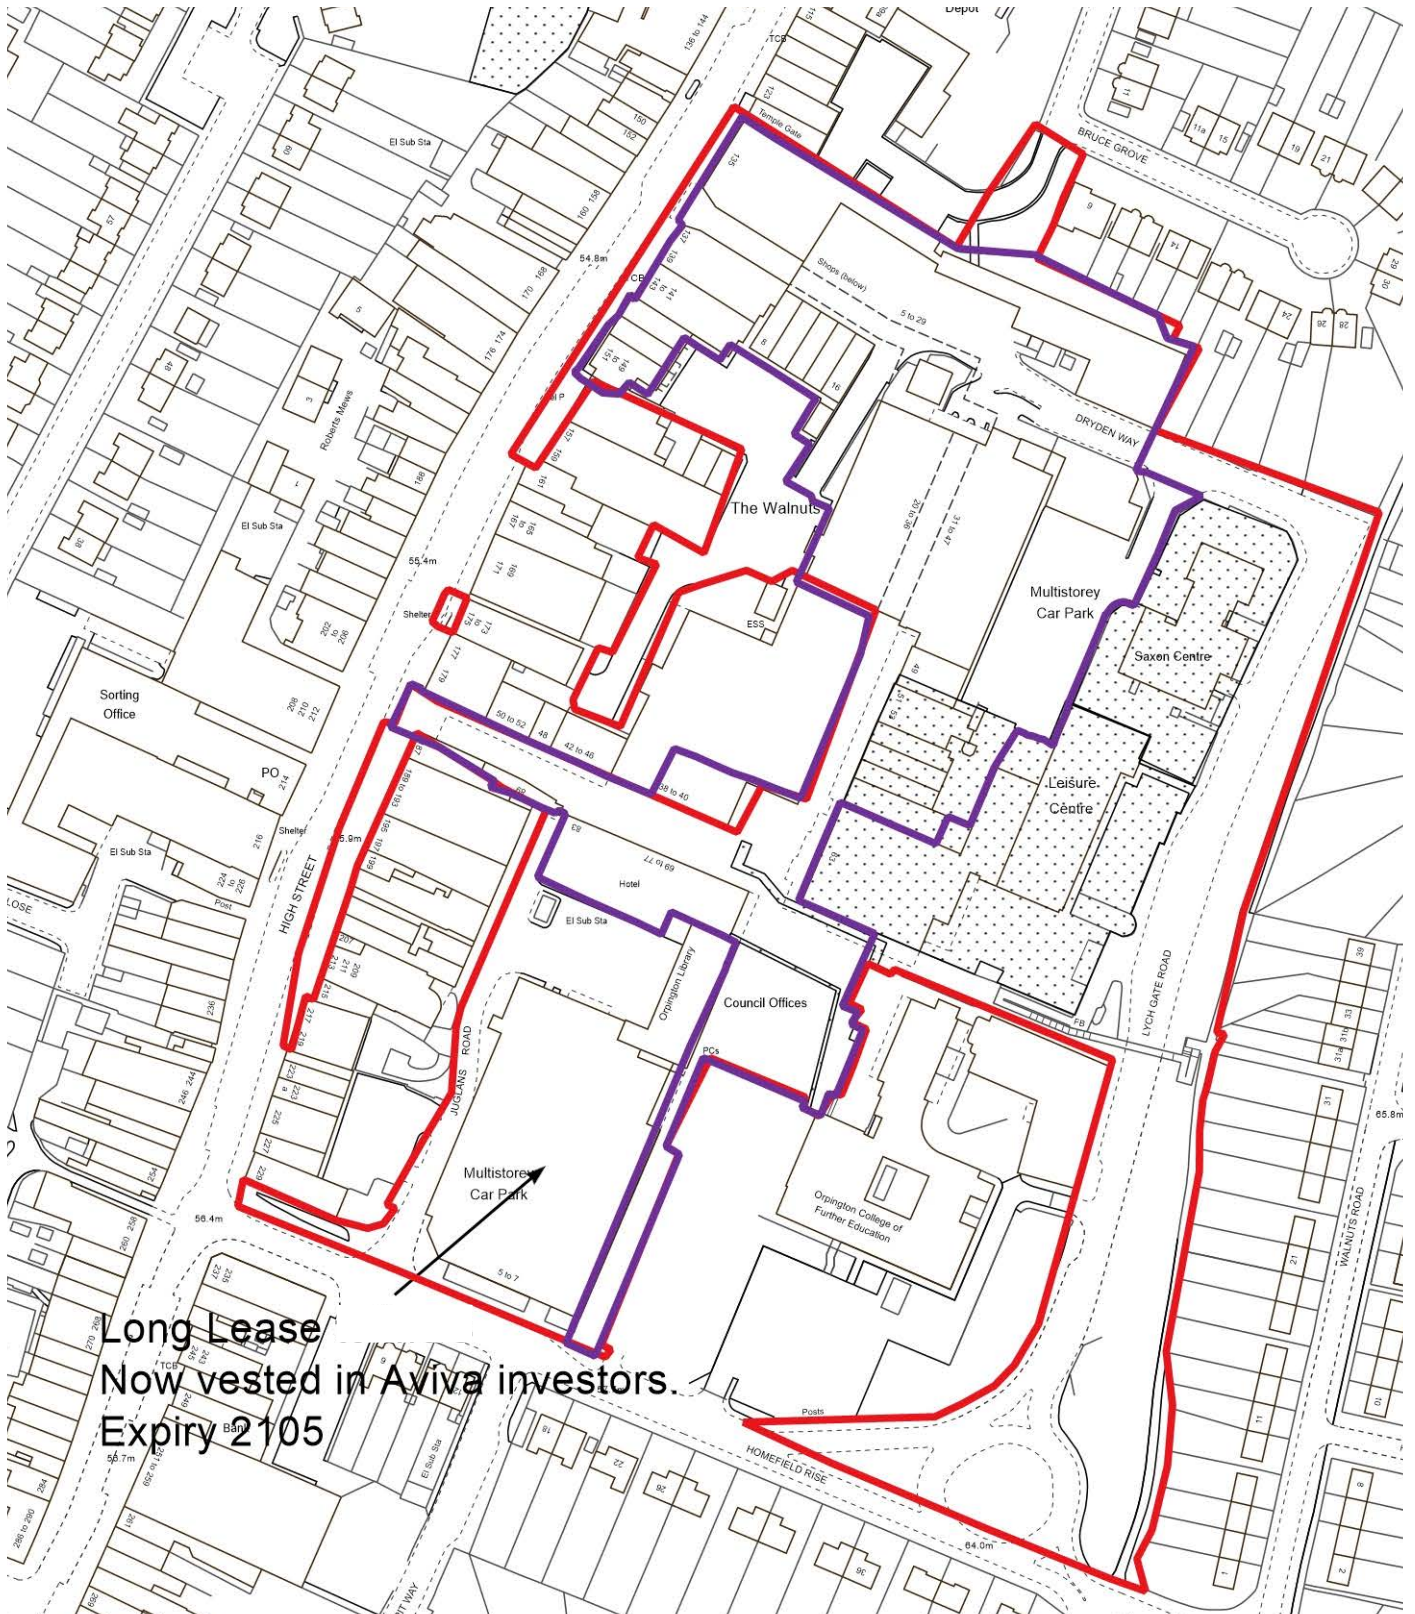

Lychgate Road

High Street

PROPOSED SCHEME

KEY

- █ - Council Freehold Ownership
- █ - Walnuts Headlease (Areli interest)
- Subject to other leases

**Long Lease
Now vested in Axiva investors.
Expiry 2105**